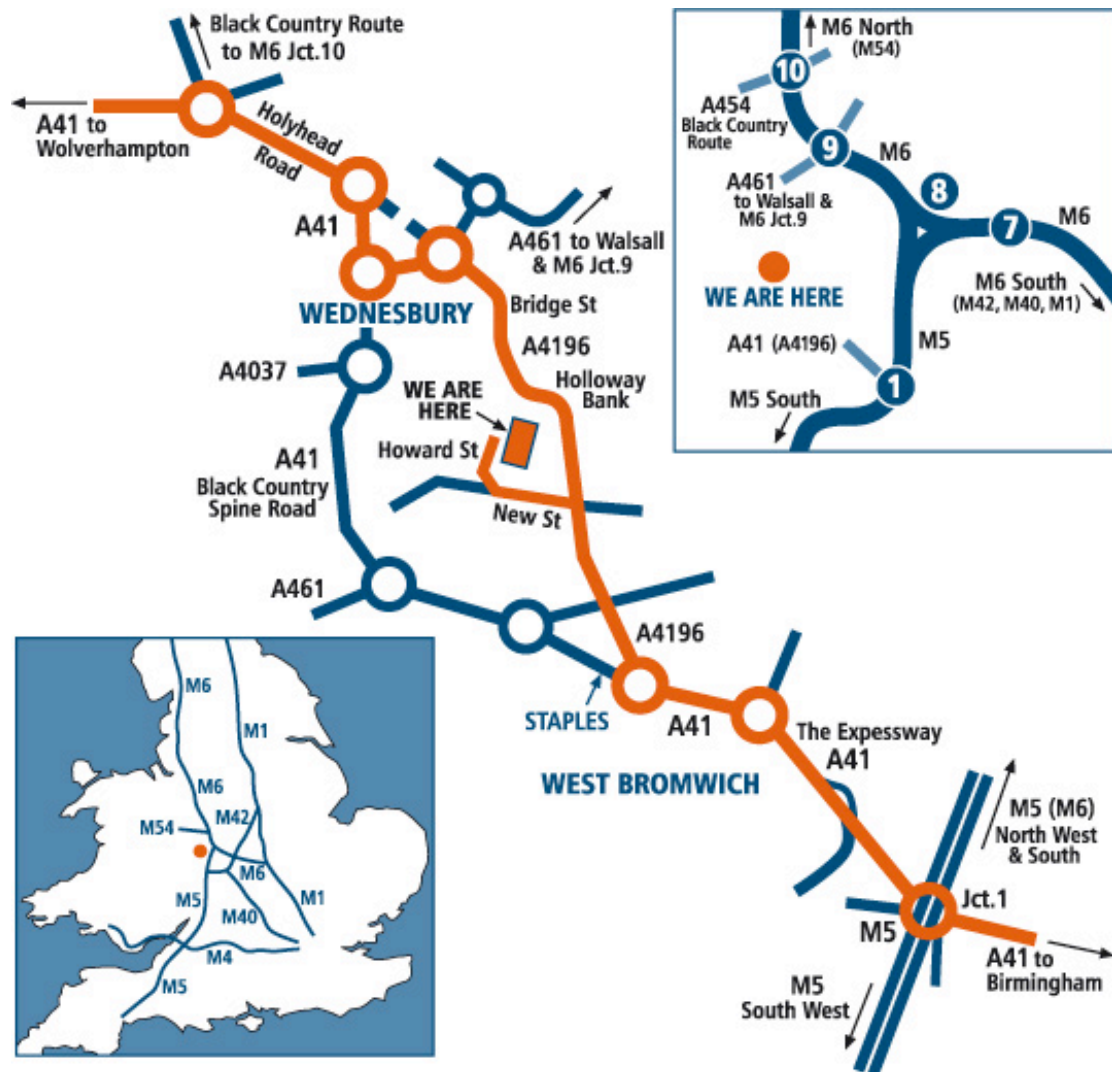

Location Map & Directions to Brockhouse

Directions from North

Exit M6 at Junction 10 and take A454/A463 signposted to Dudley/Bilston. In 2 miles turn left at roundabout onto A41 to West Bromwich (Black Country Route). At third roundabout after 1.1/2 miles turn left onto A461 to Wednesbury and then at next roundabout turn right on A4196 to West Bromwich. After 1 mile turn right at traffic lights onto Harvills Hawthorn and then right again after ½ mile into Howard Street.

Directions from South

Exit M5 at Junction 1 and take A41 signposted to Wolverhampton (Black Country Route). After 1.1/2 miles at second roundabout turn right onto A4196 to Wednesbury. After 1 mile turn left at traffic lights into Harvills Hawthorn and the after a further ½ mile turn right into Howard Street.